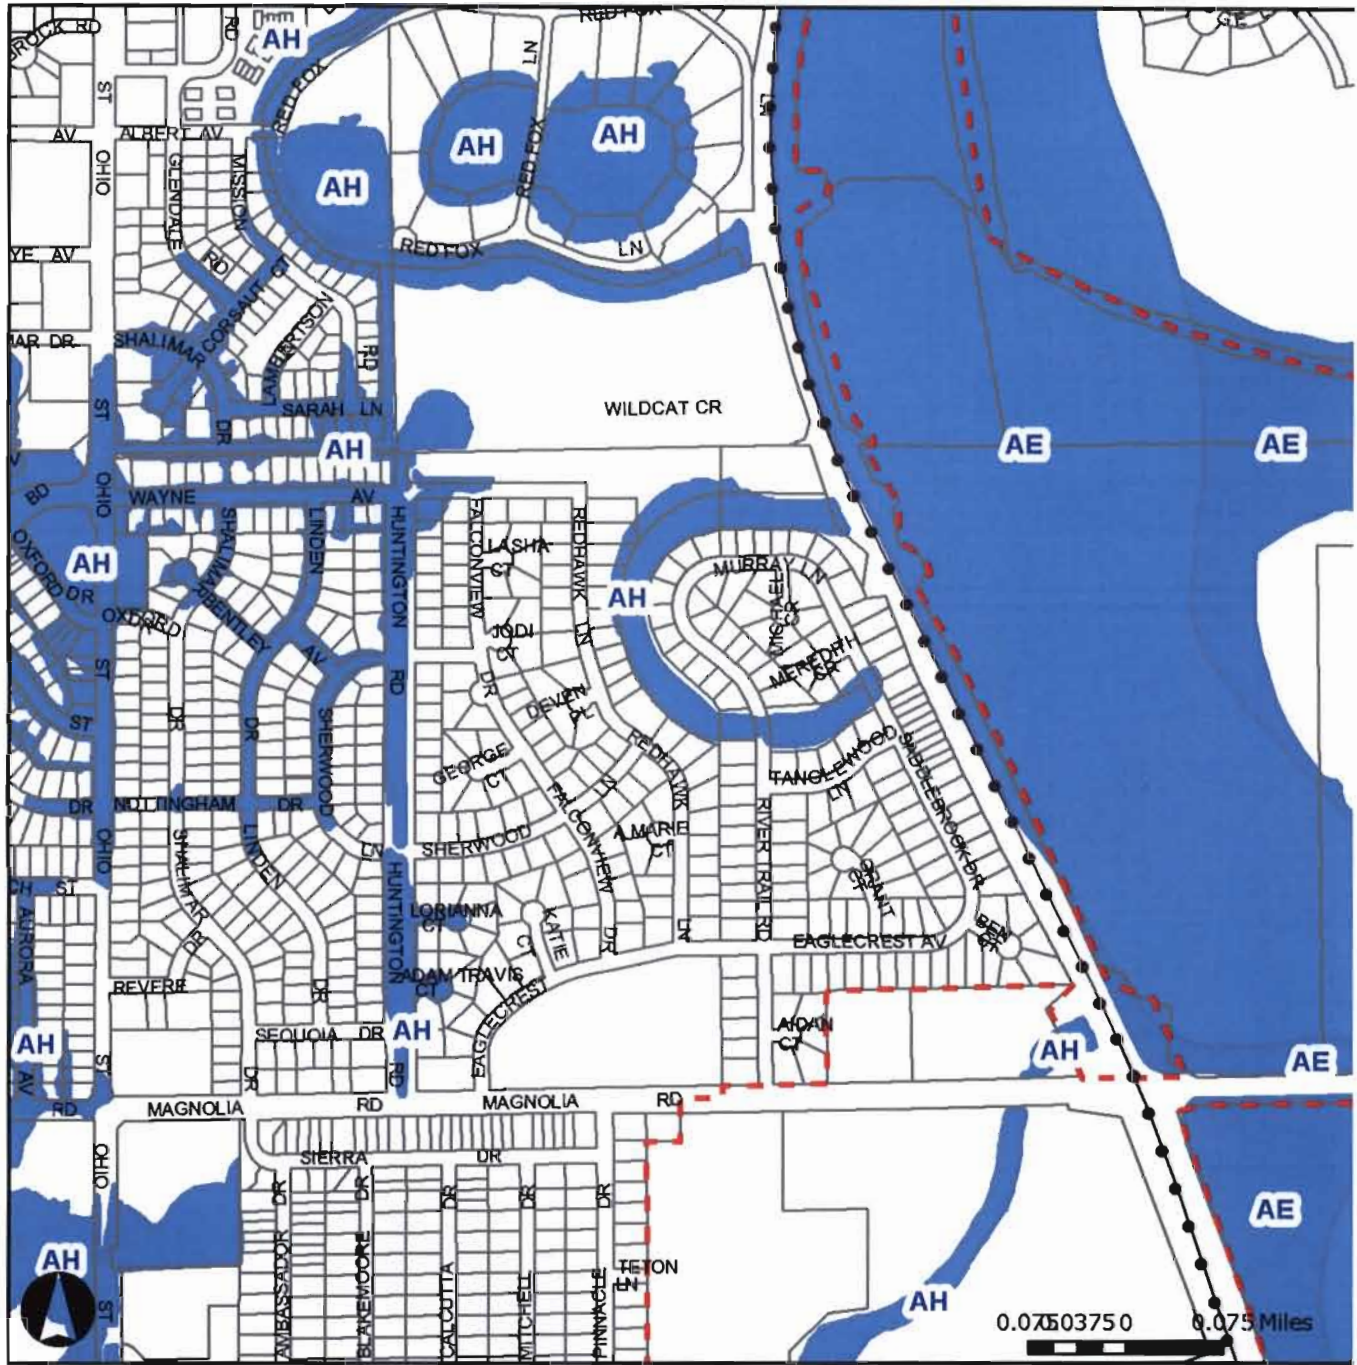

# Golden Eagle Estates/ River Trail

Levee

Citylimits

Parcels

DFIRM\_Prelim